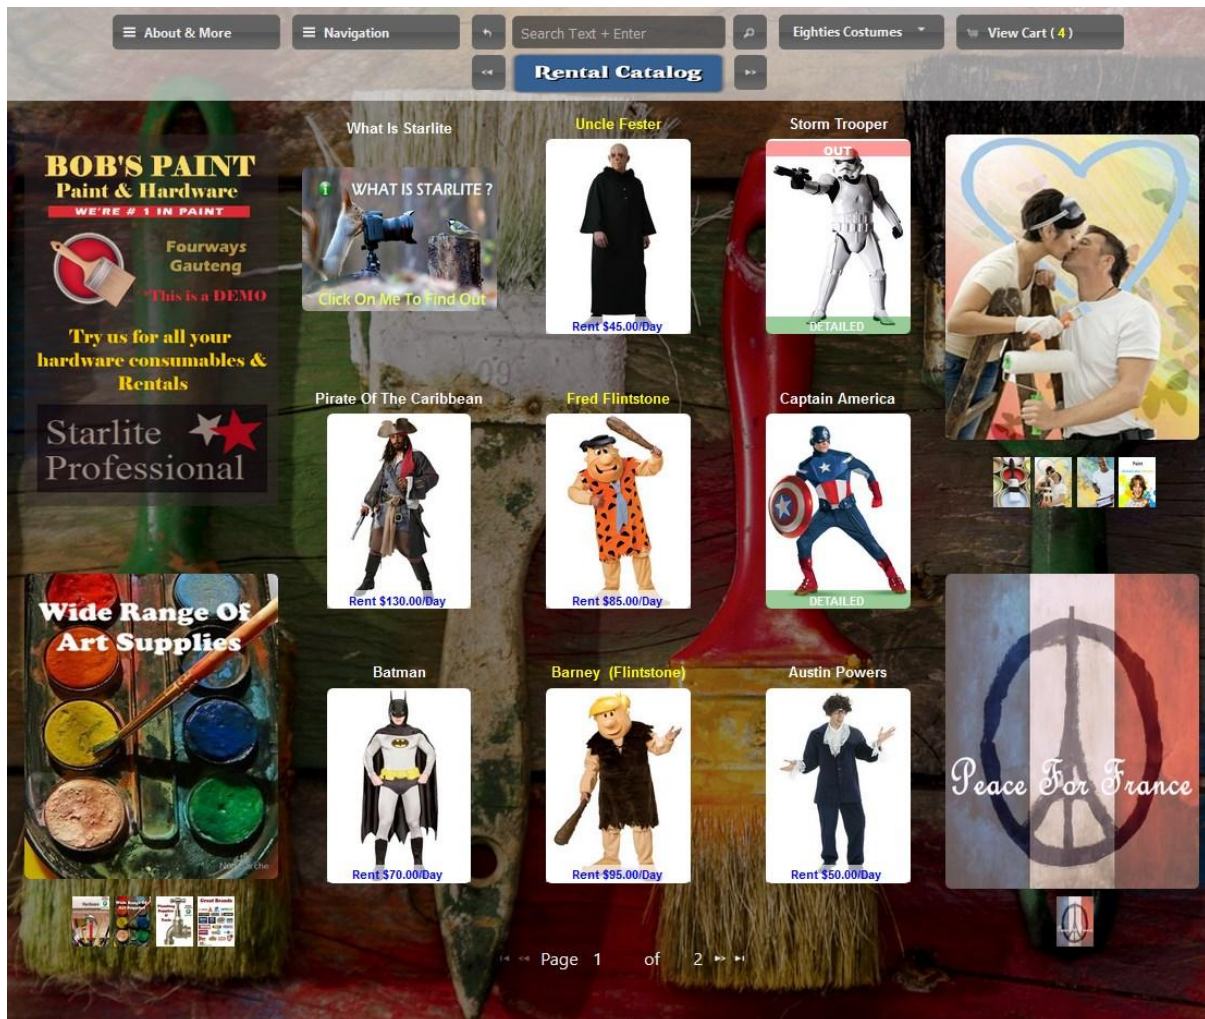

StarLite on the Web after adding the pictures and other data and links within the RAPS stock cards (POS software by the Software Clinic) ([RENTALS COSTUMES](#)) www.starlightdemo.com

*Note the currency symbol can be changed for the country of business