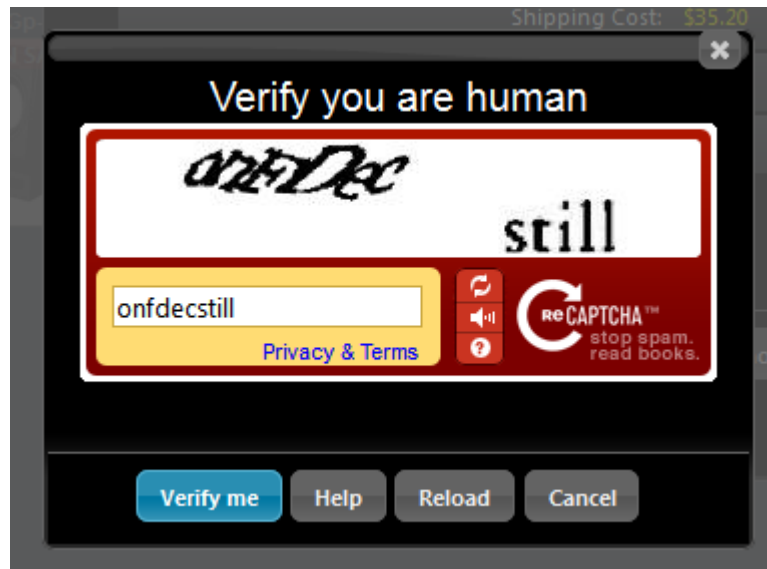

View You Are Human Test: If this option is enabled within the StarLite configuration options, then the customers visiting your StarLite web page will be asked to verify that they are human before being allowed to enter the final stages of the Checkout procedure. This is done to protect the web site from Internet robot and other malicious attacks.

Once the customer enters the humanly readable text displayed above, and if answered correctly, they will be allowed into the Checkout procedure. Note if the customer cannot make out what text is being displayed then they have the option to reload another text template to decipher.

*Remember this option can be switched off if it proves to be a hindrance.