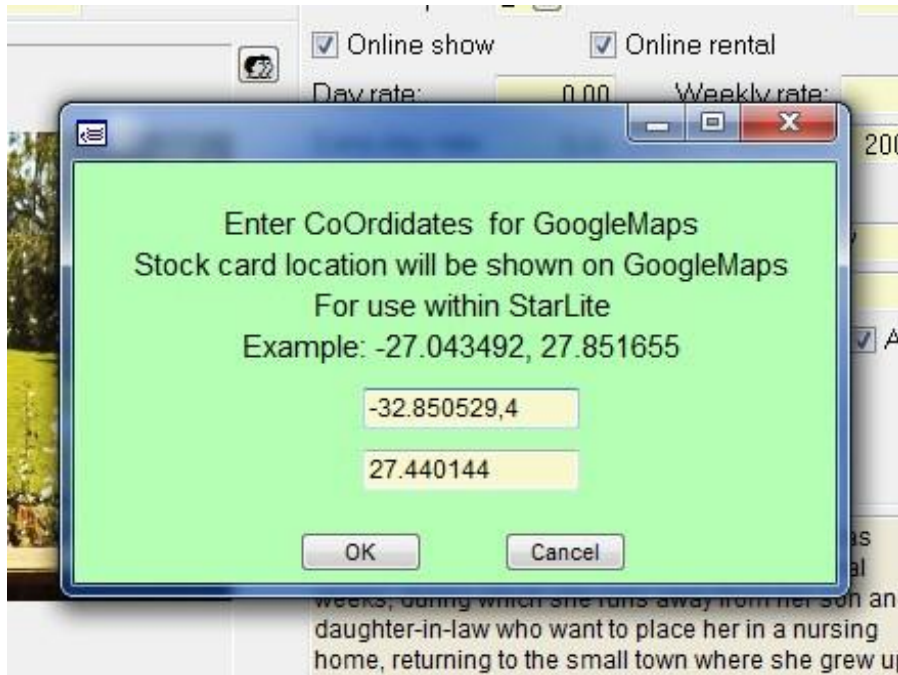

Assigning Google Map GPS coordinates to any RAPS stock card record can be accomplished by clicking onto the Google M. button (refer above for button):