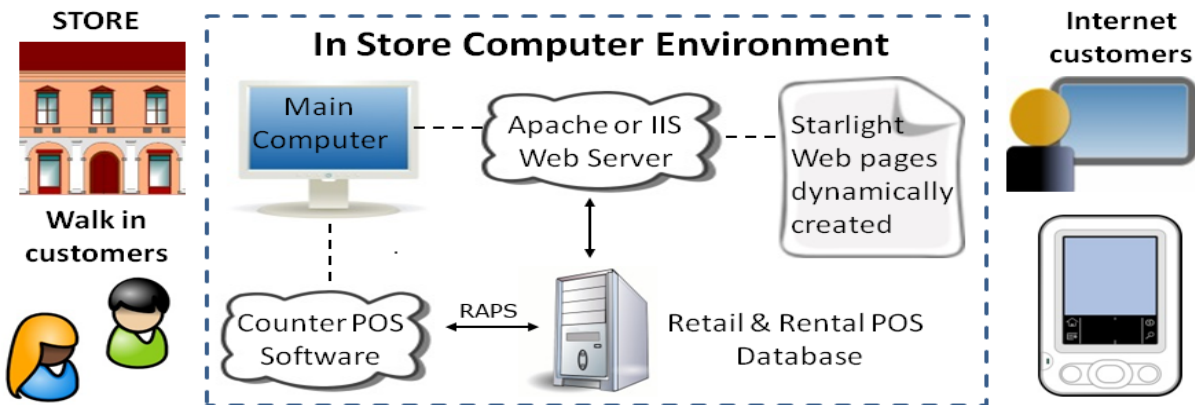

----- PRE-AMBLE -----

RAPS counter software serving a walk-in customer (customer pictures optional)

The screenshot shows the 'Rental and Retail Checkout' window for '2102, Mr. Aaron, Bill'. It includes a 'Customer Picture' section with multiple photos, a 'Memo' window with the text 'Remarked that he was impressed with our service!!!', and a table of items:

#	Item Label	Title Description	Age Group	P	Return Dte	QTY	Units	Price: $
1	600965	Head Phones	NONE	A				45.00
2	7002	Compact Driver/Drill Cordl (X)		V	03/11/2014			20.00
3								0.00
4								0.00
5								0.00
6								0.00

Account Balances: Owing: $65.00, Sales Tax: $9.10, Deposit Required: $105.00, Total Due: $179.10.

Amending a RAPS retail stock card with Internet attributes (info visit www.softwareclinic.co.za)

The screenshot shows the 'Amend Retail Stock Card' window for 'Head Phones'. It includes fields for 'Item identification', 'Retail attributes', 'Current purchase details', and 'Last purchase details'. A video player shows a pair of headphones with the following description: 'Asus Vulcan Pro - Active-Noise-Cancelling pro gaming headset, ROG Spitfire USB DSP with headphone amplifier - black + red republic of gamers design - 7.1 virtual surround, detachable mic, scratch-resistant carbon shield, 40mm neodymium magnet drivers, breathable Japanese protein leather with memory foam, detachable braided cable'. The 'More info url' is 'http://www.asus.com/HeadphonesHeadsets_and_Speakers/Vulcan_PRO/'.