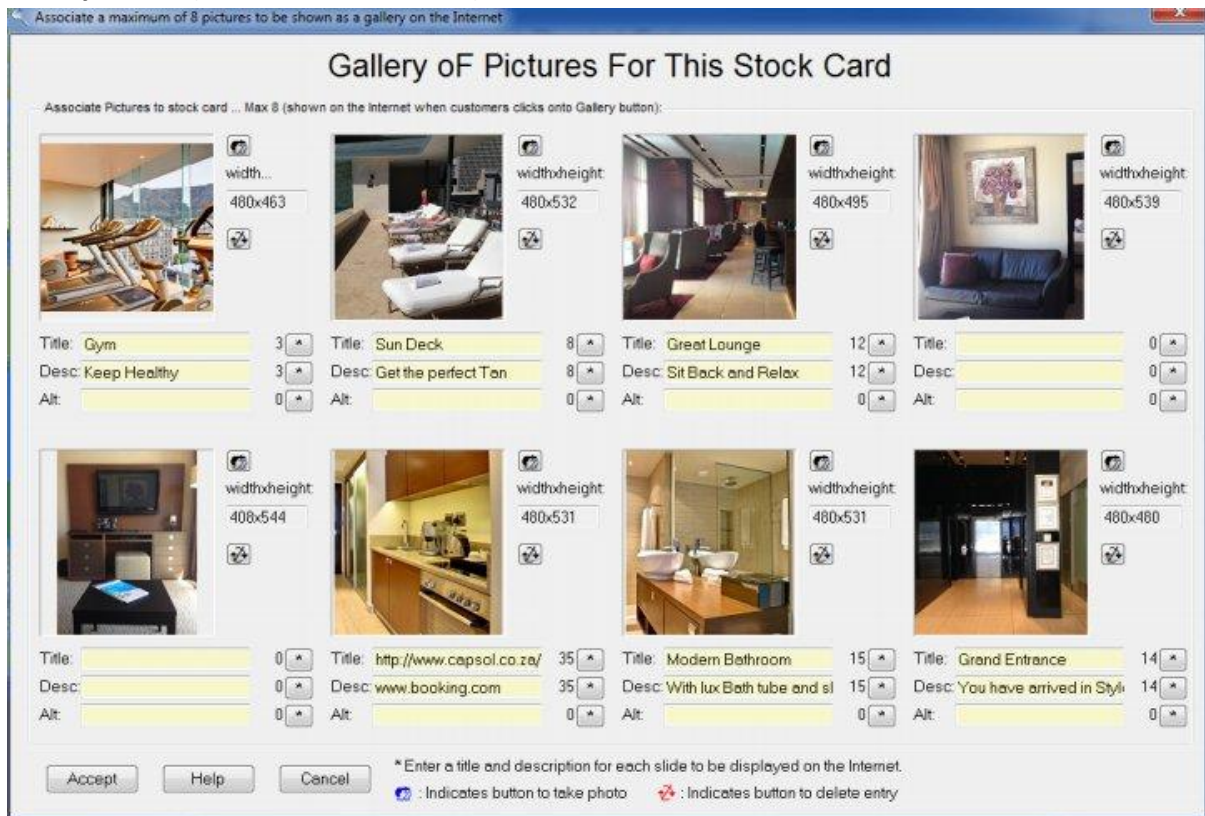

Assigning a photo gallery to any RAPS stock card record can be accomplished by clicking onto the Gallery button (refer above for button):

Now you can copy and paste or even use your web cam to place pictures into your Gallery.

*Note that you can even add a Title and Description per photo to emphasize the quality of the product. Photos can be accessed on the local web server computer or you can choose to access your pictures from another Internet Web server by entering the url address in the Alt field ...example: <http://softwareclinic/test-pic/> (The Software Clinic will be happy to walk you through the process of exporting your photos to another web server....It's easy)