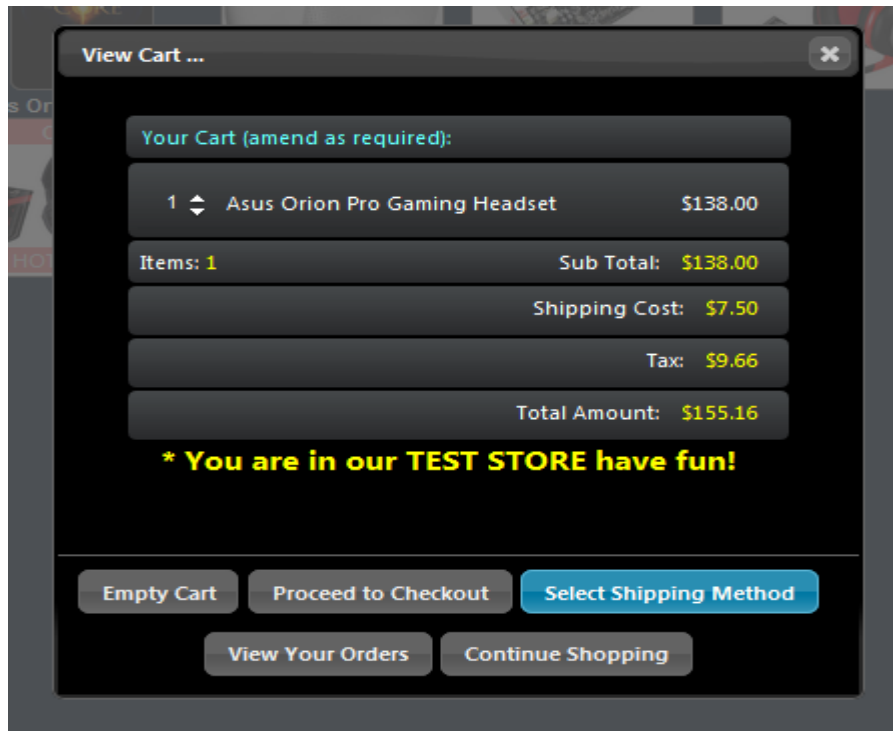

Add to Cart button depressed: opens a light-box Window showing that this item has been added to the shopping cart allowing the customer to continue shopping or to start the *Checkout process*.