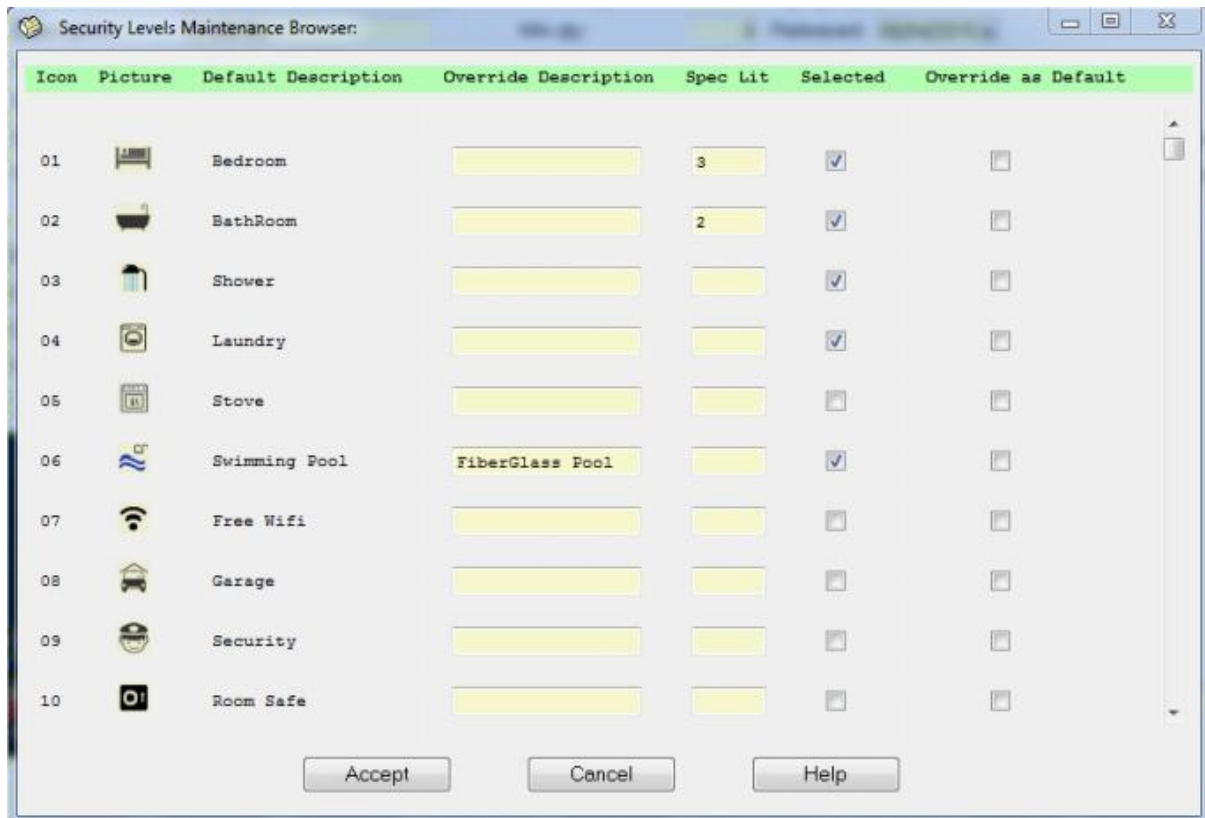

Assigning Icons to any RAPS stock card record can be accomplished by clicking onto the Icon Footer button (refer above for button):

* Note Icons can be loaded for your Industry

Example of results on StarLite when viewing the catalog on the Internet: