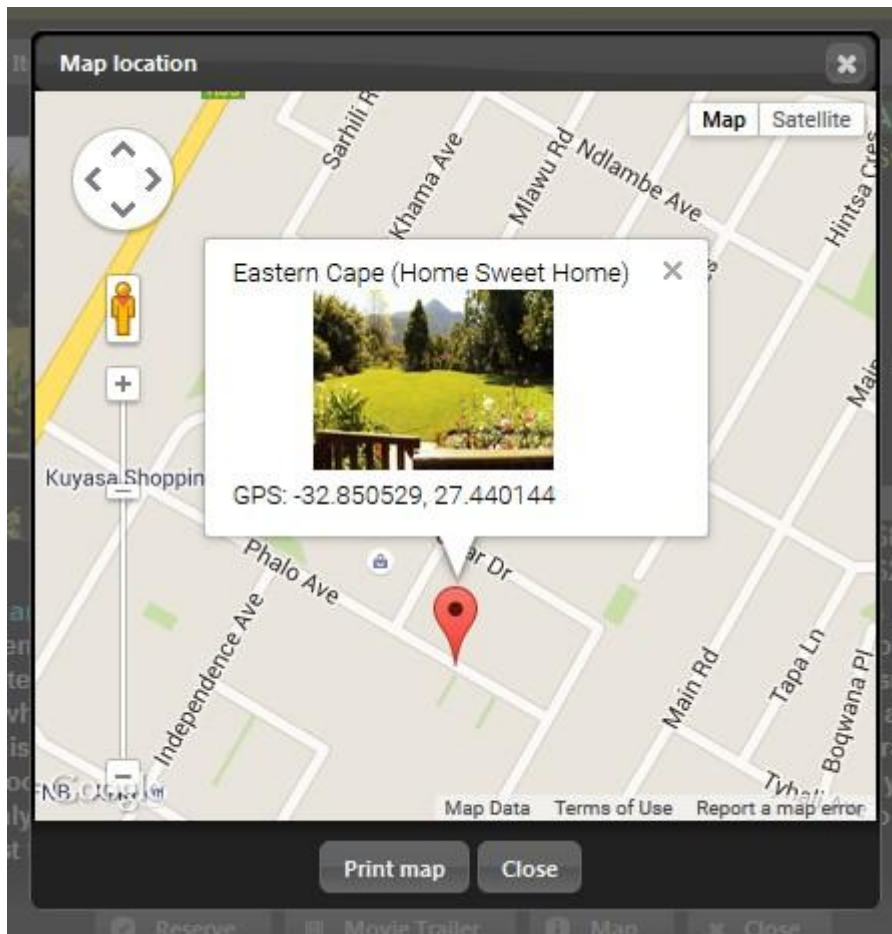

Example of results on StarLite when viewing the catalog on the Internet:

*Notice the way the Icon lifts and displays the **Swimming Pool** description when the mouse is hovered over the icon. Also when clicking onto a catalog picture; the result will produce a magnified image with a host of available options. For example Rent, Purchase, view additional specifications, watch a video demo, view a gallery of pictures, map location of item, make a reservation.

Assigning Google Map GPS coordinates to any RAPS stock card record can be accomplished by clicking onto the Google M. button (refer above for button):

Example of results on StarLite when viewing the catalog on the online web (A Map button will appear as an option when clicking onto a StarLite catalog picture. Click onto the Map button):