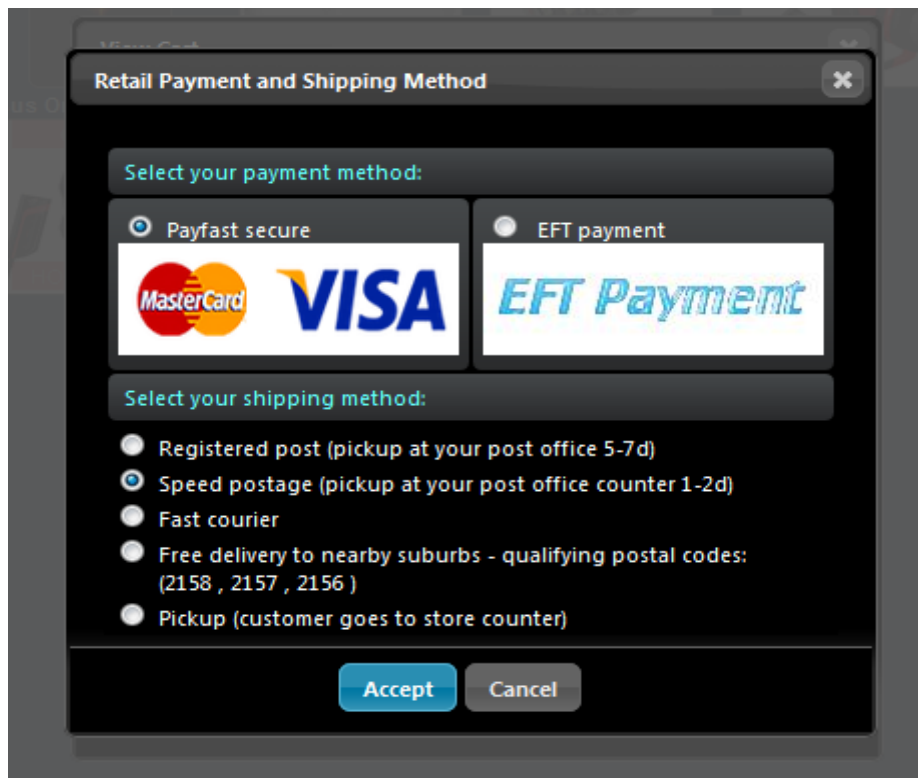

Select Shipping Method button depressed: opens a light-box Window showing the customer a selection of payment and shipping methods that are available. A selection is then made by the customer.