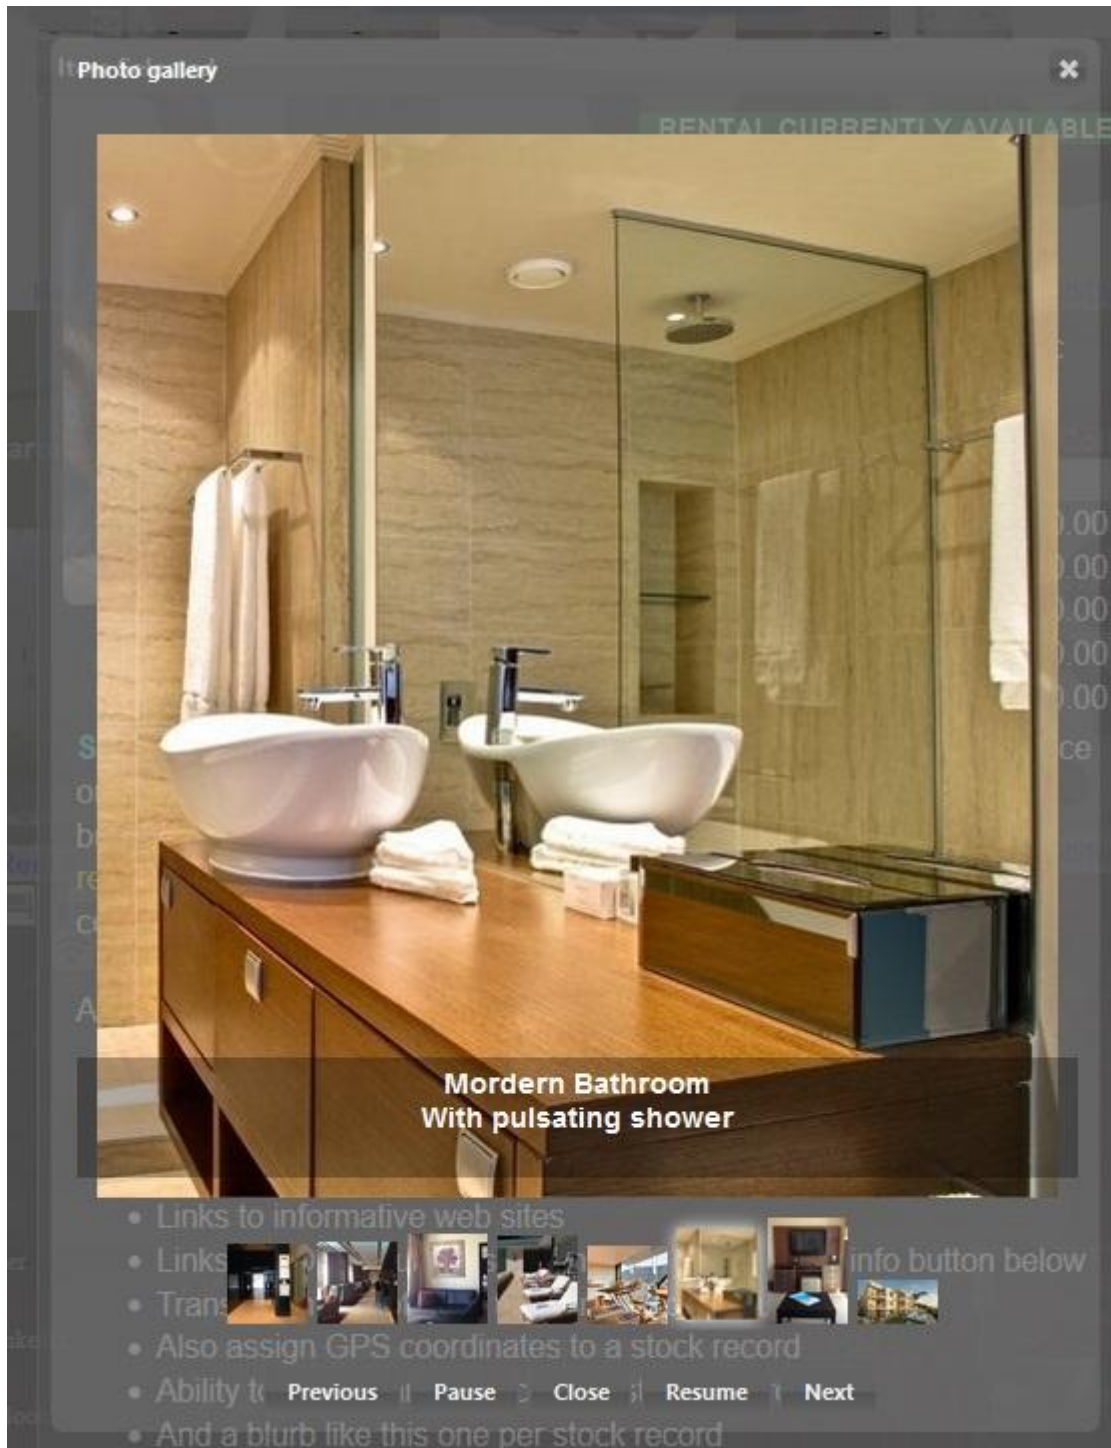

Clicking onto the StarLite Gallery button and your pictures with relevant descriptions will appear in the StarLite Gallery Window:

*Notice the description "Modern Bathroom - With pulsating shower", gallery pictures can be annotated with titles and descriptions. Also a list of gallery icons is displayed at the bottom that can be moused-over to bring pictures of interest into the display area.